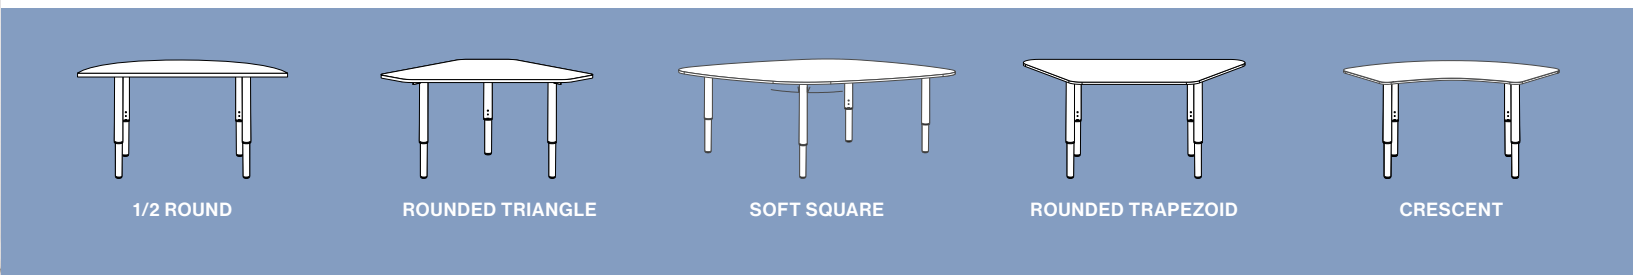

INDIVIDUAL SEATING

GROUP SEATING

PAIR SEATING

SET-UP VARIATIONS FOR FOUR-ELLAVATE CRESCENT TABLES

ELLAVATE ROUNDED SQUARE TABLES

ELLAVATE ROUNDED RECTANGLE TABLES

ELLAVATE T6 CONFIG R-TRAPEZOID TABLES

ELLAVATE 1/2 ROUND TABLES

ELLAVATE CRESCENT TABLES

ELLAVATE R-TRIANGLE TABLES

EllaVate Classrooms

EllaVate's adaptable design empowers teachers to modify the classroom layout effortlessly, facilitating a versatile space accommodating diverse teaching methodologies. This flexibility enhances the overall flow of lessons and encourages collaborative activities, group projects, and interactive discussions.