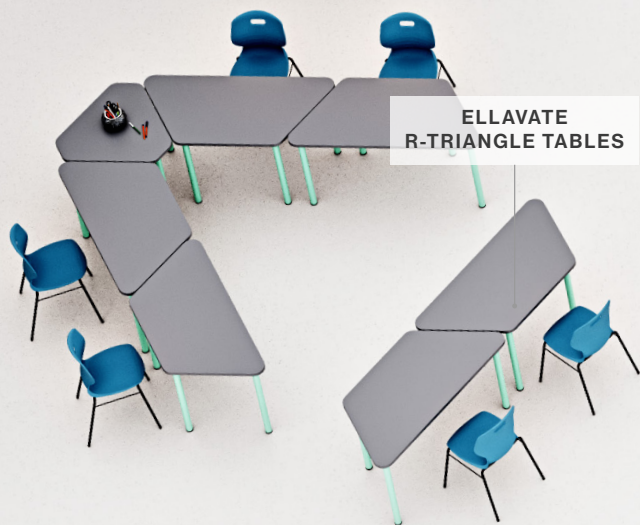

Power & Data

Wire Management

Flekssit Connectors

QuickAlign Connectors

*Lowest Height for tables featuring glides | **For rectangular tables only

Reconfigure with Ease

Rearranging EllaVate tables in classrooms allows educators to optimize their teaching strategies and create dynamic and adaptable learning environments. The fluidity in table arrangement enhances the overall functionality and enables it to evolve with the ever-changing demands of modern education.

Starting with rectangular tables can create group seating, and introducing dynamic shapes like rounded crescents, soft triangles, or rounded trapezoids will increase the set-up possibilities.

DYNAMIC CLASSROOMS FOR TODAY'S LEARNING

INDIVIDUAL SEATING

GROUP SEATING

PAIR SEATING

SET-UP VARIATIONS FOR FOUR-ELLAVATE CRESCENT TABLES

ELLAVATE ROUNDED SQUARE TABLES

ELLAVATE ROUNDED RECTANGLE TABLES

ELLAVATE T6 CONFIG R-TRAPEZOID TABLES

ELLAVATE 1/2 ROUND TABLES

ELLAVATE CRESCENT TABLES

ELLAVATE R-TRIANGLE TABLES

EllaVate Classrooms

EllaVate's adaptable design empowers teachers to modify the classroom layout effortlessly, facilitating a versatile space accommodating diverse teaching methodologies. This flexibility enhances the overall flow of lessons and encourages collaborative activities, group projects, and interactive discussions.