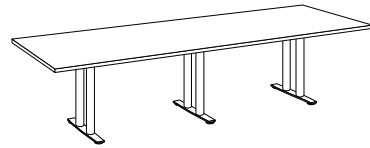

TOP SIZES

Sienna Rectangle | Key Features

- Standard Height: 29"
- Bar Height: 42"
- 3" diameter dual columns
- Laser-cut steel rectangular base
- Base leveling glides

OPTIONS

- Grommets
- Power & Data
- Wire Management

SIENNA
TABLE COLLECTION

SIENNA HOSPITALITY

SIENNA CAFÉ POWER

SIENNA TRAINING

SIENNA 2TL CONFERENCE

SIENNA 4X CONFERENCE

SIENNA CONFERENCE

SIENNA RECTANGLE