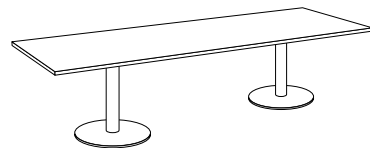

TOP SIZES

Sienna Rectangle | Key Features

- Standard Height: 29"
- Bar Height: 42"
- 3" diameter dual columns
- Laser-cut steel rectangular base
- Base leveling glides

OPTIONS

- Grommets
- Power & Data
- Wire Management

SIENNA
TABLE COLLECTION

SIENNA HOSPITALITY

SIENNA CAFÉ POWER

SIENNA TRAINING

SIENNA 2TL CONFERENCE

SIENNA 4X CONFERENCE

SIENNA CONFERENCE

SIENNA RECTANGLE