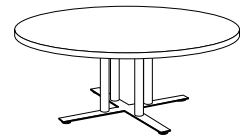

TOP SIZES

Sienna Rectangle | Key Features

- Standard Height: 29"
- Bar Height: 42"
- 3" diameter dual columns
- Laser-cut steel rectangular base
- Base leveling glides

OPTIONS

- Grommets
- Power & Data
- Wire Management

SIENNA
TABLE COLLECTION

SIENNA HOSPITALITY

SIENNA CAFÉ POWER

SIENNA TRAINING

SIENNA 2TL CONFERENCE

SIENNA 4X CONFERENCE

SIENNA CONFERENCE

SIENNA RECTANGLE