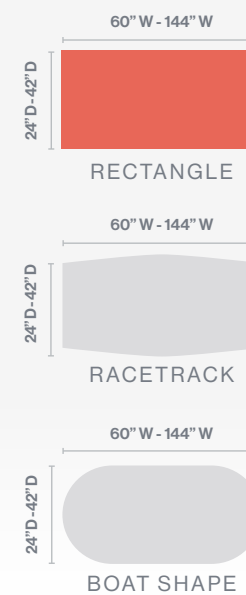

TOP SIZES & SHAPES

Sienna 2TL | Key Features

- Standard Height: 29"
- Bar Height: 42"
- 2" diameter dual columns
- Solid steel feet
- Leveling glides
- 144" tables feature 3 bases

OPTIONS

- Casters
- Grommets
- Power & Data
- Wire Management

TOP SIZES & SHAPES

54" W - 60" W

SQUARE

54" W - 72" W

ROUND

Sienna 4X | Key Features

Standard Height: 29"

Bar Height: 42"

Wire Management

SIENNA CONFERENCE RD | 29" H | COLOMBIAN WALNUT TOP | PISTACHIO BASES

SIENNA CONFERENCE RD | 29" H | COLOMBIAN WALNUT TOP | PISTACHIO BASES

SIENNA CONFERENCE SQ | 29" H | ASIAN NIGHT TOP | WHITE BASES

TOP SIZES & SHAPES

Sienna Conference | Key Features

Standard Height: 29"

Bar Height: 42"

3" diameter column

Laser-cut steel bases: Round or Square

Base leveling glides

OPTIONS