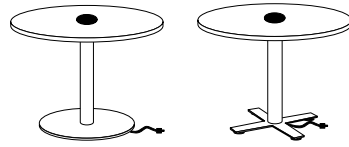

SIENNA CAFÉ POWER