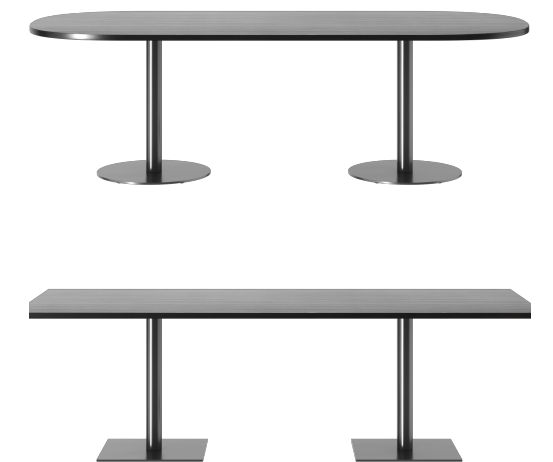

Wire Management

SIENNA CONFERENCE RD | 29" H | COLOMBIAN WALNUT TOP | PISTACHIO BASES

SIENNA CONFERENCE RD | 29" H | COLOMBIAN WALNUT TOP | PISTACHIO BASES

SIENNA CONFERENCE SQ | 29" H | ASIAN NIGHT TOP | WHITE BASES

Sienna Conference tables are sleek and sophisticated, with round or square bases. These tables are ideal for boardrooms, meeting spaces, or executive offices and serve as a statement piece that elevates the overall ambiance of any workspace.

TOP SIZES & SHAPES

Sienna Conference | Key Features

Standard Height: 29"

Bar Height: 42"

3" diameter column

Laser-cut steel bases: Round or Square

Base leveling glides

OPTIONS