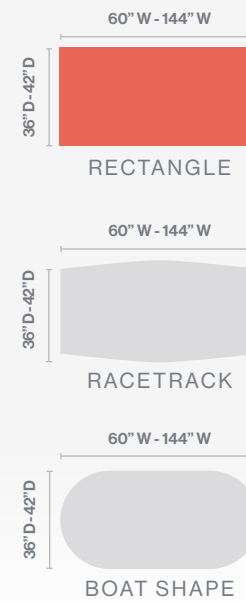

The Sienna Conference tables are available in various sizes and configurations, accommodating different seating capacities and room layouts. They feature sleek, clean lines and a variety of finishes, allowing for seamless integration into any corporate or professional setting.

TOP SIZES & SHAPES

Sienna 2TL | Key Features

- Standard Height: 29"
- Bar Height: 42"
- 2" diameter dual columns
- Solid steel feet
- Leveling glides
- 144" tables feature 3 bases

OPTIONS

- Casters
- Grommets
- Power & Data
- Wire Management

TOP SIZES & SHAPES

54" W - 60" W

SQUARE

54" W - 72" W

ROUND

Sienna 4X | Key Features

Standard Height: 29"

Bar Height: 42"