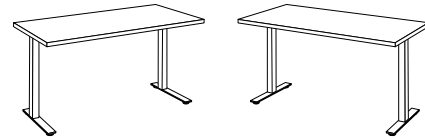

SIENNA TRAINING