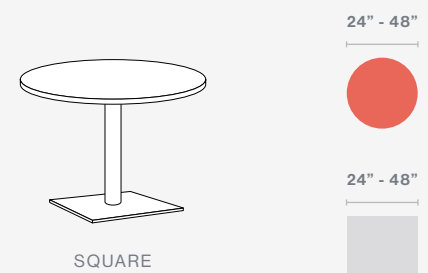

COFFEE	2.5
ESPRESSO	3
MACCHIATO	3
CAPPUCCINO	3.5
LATTE	4
MOCHA	5
HAND-POURED COFFEE	5
TEA	3.5

SIENNA SQUARE 29" & 42" H | RIVER CHERRY TOPS | SILVER BASES

SIENNA ROUND | 29" WHITE TOP | METALLIC GOLD BASE

SIENNA | KENSINGTON MAPLE TOPS
42" H METALLIC GOLD X BASES | 29" H PISTACHIO SQUARE BASES

BASE OPTIONS & TOP SIZES

Sienna Hospitality

Sienna hospitality tables are a signature component of the Sienna family, renowned for their exceptional suitability in café, breakroom, and podium settings. With the availability of sitting, standing, and custom height modifications, these tables offer a remarkable versatility that caters to diverse requirements. By providing a reliable and practical solution for hospitality needs, these tables guarantee guests a warm and comfortable experience while withstanding the test of time.

Sienna Hospitality | Key Features

- Dining and Bar Heights: 29" | 42"
- Base types: Round, Square, X
- 3" Diameter Column
- Leveling glides
- 3/8" thick laser-cut solid steel base

OPTIONS

- Footring for 42" H
- Power & Data
- Wire Management