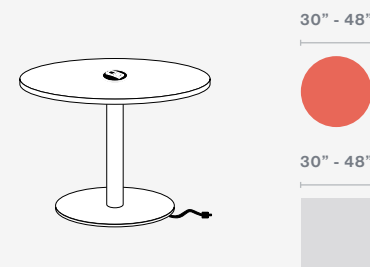

Sienna Hospitality | Key Features

- Dining and Bar Heights: 29" | 42"
- Base types: Round, Square, X
- 3" Diameter Column
- Leveling glides
- 3/8" thick laser-cut solid steel base

OPTIONS

- Footring for 42" H
- Power & Data
- Wire Management

SIENNA CP | 29" H | WHITE TOP | POWDER BLUE BASE

SIENNA CP | DESIGNER WHITE TOPS | POWDER BLUE BASES

BASE OPTIONS & TOP SIZES

NODE POWER UNIT | 1 ELECTRIC | 2 USB

Sienna Café Power

Sienna Café Power tables offer an authentic meeting solution for all types of gatherings, making it easy to charge devices and achieve productive interactions. Whether Sienna Café Power is in a café or lounge area, a wide range of sizes, shapes, color options, and dining or bar heights offer the flexibility to meet any project requirement.