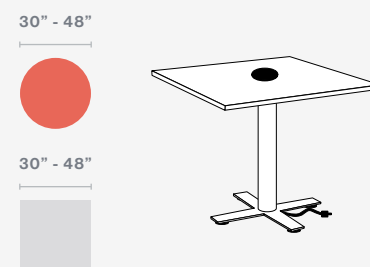

SIENNA | KENSINGTON MAPLE TOPS
42" H METALLIC GOLD X BASES | 29" H PISTACHIO SQUARE BASES

BASE OPTIONS & TOP SIZES

Sienna Hospitality

Sienna hospitality tables are a signature component of the Sienna family, renowned for their exceptional suitability in café, breakroom, and podium settings. With the availability of sitting, standing, and custom height modifications, these tables offer a remarkable versatility that caters to diverse requirements. By providing a reliable and practical solution for hospitality needs, these tables guarantee guests a warm and comfortable experience while withstanding the test of time.

Sienna Hospitality | Key Features

- Dining and Bar Heights: 29" | 42"
- Base types: Round, Square, X
- 3" Diameter Column
- Leveling glides
- 3/8" thick laser-cut solid steel base

OPTIONS

- Footring for 42" H
- Power & Data
- Wire Management

SIENNA CP | 29" H | WHITE TOP | POWDER BLUE BASE

SIENNA CP | DESIGNER WHITE TOPS | POWDER BLUE BASES

BASE OPTIONS & TOP SIZES

NODE POWER UNIT | 1 ELECTRIC | 2 USB

Sienna Café Power

Sienna Café Power tables offer an authentic meeting solution for all types of gatherings, making it easy to charge devices and achieve productive interactions. Whether Sienna Café Power is in a café or lounge area, a wide range of sizes, shapes, color options, and dining or bar heights offer the flexibility to meet any project requirement.

Sienna Café Power | Key Features

- | | |
|-----------------------------------|---------------------------------------|
| Dining and Bar Height | 2 Power or 1 Power / 1 USB |
| Laser-cut solid steel floor plate | 120" Plug Power Cord |
| Round or X base | Optional Footring |
| Leveling glides | Optional casters |
| Node™ in-surface power unit | Optional power, data, wire management |