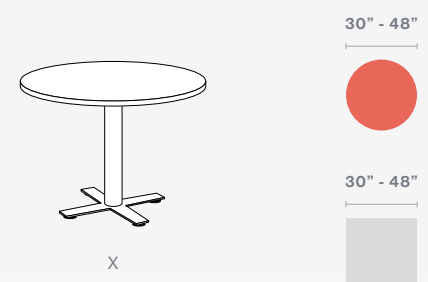

BASE OPTIONS & TOP SIZES

Sienna Hospitality

Sienna hospitality tables are a signature component of the Sienna family, renowned for their exceptional suitability in café, breakroom, and podium settings. With the availability of sitting, standing, and custom height modifications, these tables offer a remarkable versatility that caters to diverse requirements. By providing a reliable and practical solution for hospitality needs, these tables guarantee guests a warm and comfortable experience while withstanding the test of time.

Sienna Hospitality | Key Features

- Dining and Bar Heights: 29" | 42"
- Base types: Round, Square, X
- 3" Diameter Column
- Leveling glides
- 3/8" thick laser-cut solid steel base

OPTIONS

- Footring for 42" H
- Power & Data
- Wire Management