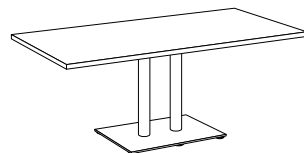

TOP SIZES

Sienna Rectangle | Key Features

- Standard Height: 29"
- Bar Height: 42"
- 3" diameter dual columns
- Laser-cut steel rectangular base
- Base leveling glides

OPTIONS

- Grommets
- Power & Data
- Wire Management

SIENNA
TABLE COLLECTION

SIENNA HOSPITALITY

SIENNA CAFÉ POWER

SIENNA TRAINING

SIENNA 2TL CONFERENCE

SIENNA 4X CONFERENCE

SIENNA CONFERENCE

SIENNA RECTANGLE