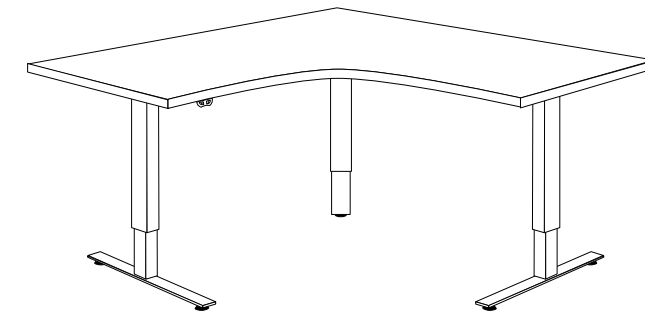

MODEL NUMBER	SIZE	OPTIONS+
PATR-6024-EC	60 x 60 x 24	4,005
PATR-6030-EC	60 x 60 x 30	4,197
PATR-6624-EC	66 x 66 x 24	4,313
PATR-6630-EC	66 x 66 x 30	4,481
PATR-7224-EC	72 x 72 x 24	4,520
PATR-7230-EC	72 x 72 x 30	4,619