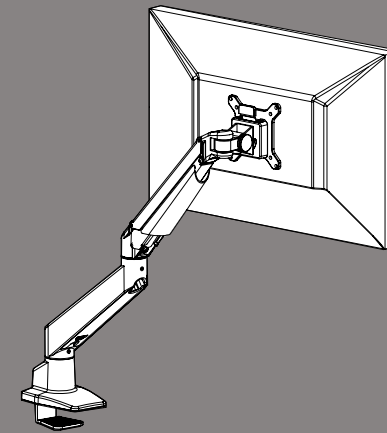

ACCESSORIES

Chairs

	MODEL NUMBER	DESCRIPTION	BASE PRICE	OPTIONS	DESCRIPTION	ADD-ON
TASK						
	CH-TASK	Task chair, standard height, black or gray with arms and casters	689	SEAT & BACK COLORS	COLOR Black Onyx is the stock color. Apple, Aqua, Cloud, Crimson, Dove, Electric Blue, Latte, Lemon, Tangerine, extended time applies	0
STACK						
	CH-STACK	Stacking chair, standard height, black/silver, with arms	513			
FLIPPER						
	CH-FLIP	Flipper Chair, standard height, black/silver, with arms, with casters	611			
SLED						
SLED STANDARD HEIGHT						
	CH-SLED	Sled chair, standard height black/silver, no glides	275	SLED CHAIRS	CH-GLIDE-PL CH-GLIDE-FELT	24 38
SLED BAR HEIGHT						
	CH-SLED-BH	Sled chair, bar height black/silver, no glides	504	SEAT BACK COLOR Black Swan is the stock color, Crimson Red, Federal Blue, Dove Gray, Cloud, Lagoon, Latte, Azure Blue, Tangerine Orange, Apple Green, Lemon Yellow, White Whisper, extended lead time applies	0	

ADJUSTABLE
MONITOR ARMS