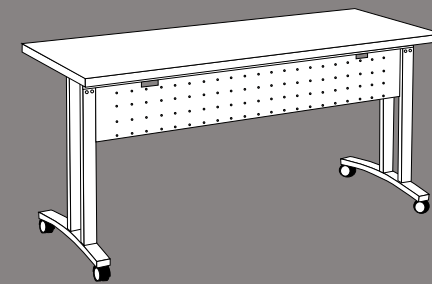

Accessories for Training & Task Tables

OPTION	DESCRIPTION	PRICE
Modesty Panels	PET, Perforated Steel, Laminate, Frosted Acrylic	Visit specialt.net
Privacy Screens	PET, Frosted Acrylic, Clear Plexiglas	
Grommets	Round or Rectangle	
Power & Data Man	Burele, EZ Power, Ashley Duo Air, Cove, Dean, Nacre, Node, Mho B, Villa, Qi Wireless Charger	
Wire Management	Loop Clips, Velcro Loop, Cable Grip, J-Shape Wire Channel, Snap Wire Channel, Wire Tough, Wire Tray, 1" Wire Channel, Magnetic Channel, Adjustable Spine	
Table Connector	Quick Align	
Chairs	Task, Stacking, Flipper, Sled	
Monitor Arms	Single, Dual, Single Arm with Cross Bar	

FLIP & NEST TABLES