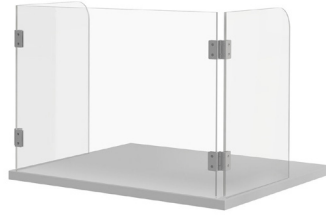

SAFE-T SCREENS & BARRIERS
Clear Plexiglas Screens

SELF STANDING SCREEN	MODEL NUMBER	DESCRIPTION	DIMENSIONS H X L X W	LIST PRICE
Executive Folding Safe-T Screen				
	ST-EXE-242412	Executive Folding Safe-T Screen with Metal Hinges; Cast Acrylic; Front Panel 24" x 24"; 2 Side Panels 24" x 12"; Pre-assembled	24" x 48"	464

SAFE-T SCREENS & BARRIERS
Clear Plexiglas Screens