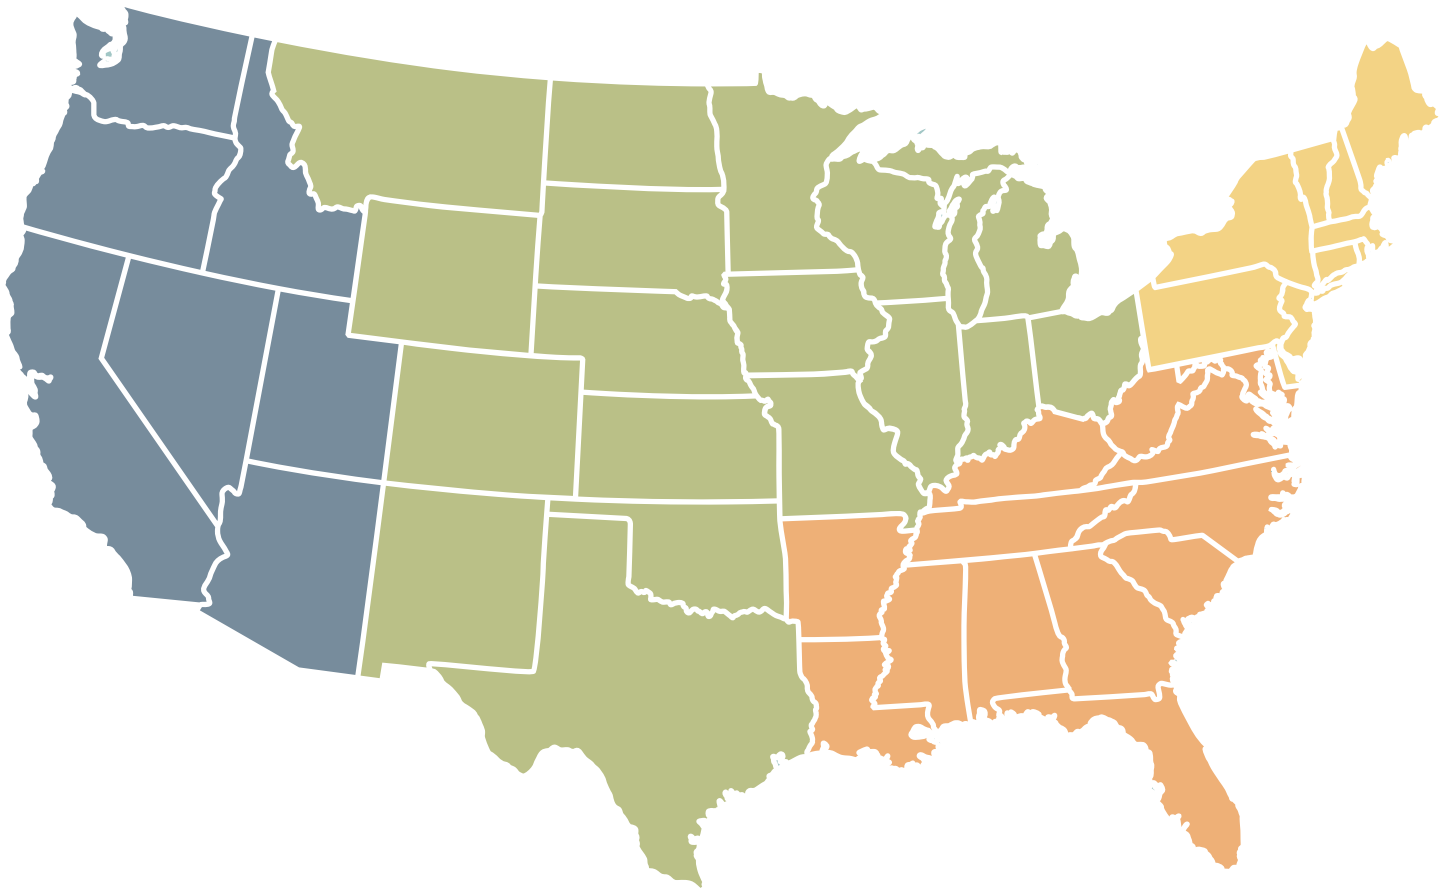

**Delivery Regions & Fees
 For Complete Tables
 \$8,500 LIST**

Delivery Fees by Region

	Region	Fee
	Southeast	\$195
	Northeast	\$225
	Midwest	\$249
	West Coast	\$295