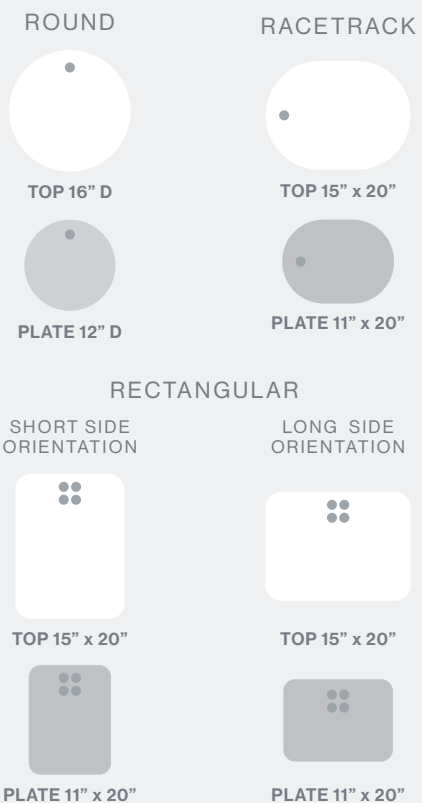

TOP-PLATE-SHAPE & COLUMN PLACEMENT

Sienna Laptop | Key Features

Laptop tables for soft seating
Multiple Sienna style base plate shapes and column placements
Three unique table and base shapes, two orientations
Round, Rectangular, Racetrack tops and bases
3/8" button glides
3/4" Low-profile HPL Tops and 3mm PVC edge are standard

HEIGHT ADJUSTABLE

- 95N Spring
- Overall base height ranges 19.5" - 30.25"
- Overall table height ranges 21.5" - 31"
- Square pneumatic column: Outer segment 1.97", 1.57" inner tube
- Paddle pneumatic release handle

FIXED TABLE

- Overall base height: 25.25"   ■ 2" tubular steel column
- Overall table height: 26.25"

OPTIONS

Select Power and Wire Management available