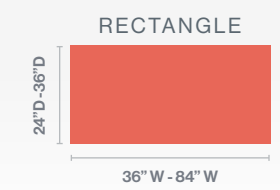

Sienna TL Training Tables

feature stylish metal bases and accommodate multiple needs, including standard or bar height and T or C leg. Integrate grommets and power and data management for meeting and collaboration areas requiring easy technology access.

Sienna TL Training Tables | Key Features

Standard Height: 29"
Bar Height: 42"
Custom Height: 5-42"

Leg Styles: C or T
Square column with laser-cut steel foot
Low-profile leveling glides

OPTIONS

Casters
Quick Align Table Connector
Modesty panels | Privacy Screens

Grommets
Power & Data
Wire Management

TOP SIZES