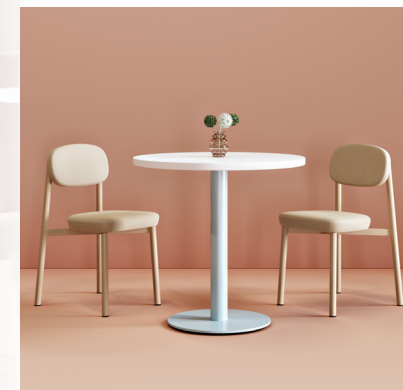

Whether it's a bustling hotel lobby, training room, or professional conference center, the Sienna tables effortlessly combine style and versatility. With various sizes, shapes, and finishes, these tables are customizable to suit any decor scheme. The Sienna table collection embodies elegance and practicality, offering a sophisticated solution for creating inviting and productive spaces in hospitality, training, and conference rooms.

Sienna laptop tables come in both fixed and adjustable height models. The height-adjustable option features a sleek, square profile and a slim column that enhances any environment. You can choose between square or round tops, with a variety of finishes available, including metallic silver and black, as well as durable powder-coated options that ensure lasting quality. The tables feature a sturdy $\frac{3}{4}$ -inch thick top and allow for easy one-handed height adjustments. The glides ensure smooth movement across floors, making these tables a practical and elegant addition to your space.