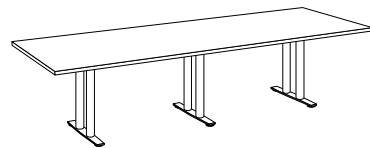

SIENNA 2TL CONFERENCE