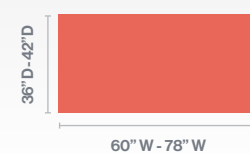

TOP SIZES & SHAPES

Sienna Conference | Key Features

Standard Height: 29"

Bar Height: 42"

3" diameter column

Laser-cut steel bases: Round or Square

Base leveling glides

OPTIONS

Grommets

Power & Data

Wire Management

SIENNA RECTANGLE | 42" H | WHITE TOP | POWDER BLUE BASE

SIENNA RECTANGLE | 42" H | WHITE TOP | EVERGREEN BASE

Sienna Rectangle

table delivers a modern aesthetic, featuring metal bases strategically placed in the center of the tabletop to maximize legroom. Its heavy-duty base ensures exceptional support and stability. In addition, the Sienna Rectangle table seamlessly combines style, functionality, and advanced technology to create an efficient and contemporary workspace.

TOP SIZES

RECTANGLE

Sienna Rectangle | Key Features

Standard Height: 29"

Bar Height: 42"

3" diameter dual columns

Laser-cut steel rectangular base

Base leveling glides