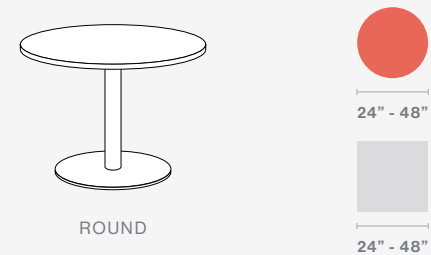

COFFEE	2.5
ESPRESSO	3
MACCHIATO	3
CAPPUCCINO	3.5
LATTE	4
MOCHA	5
HAND-POURED COFFEE	5
TEA	3.5

SIENNA SQUARE | 29" & 42" H | RIVER CHERRY TOPS | SILVER BASES

SIENNA ROUND | 29" WHITE TOP | METALLIC GOLD BASE

SIENNA | KENSINGTON MAPLE TOPS
42" H METALLIC GOLD X BASES | 29" H PISTACHIO SQUARE BASES

BASE OPTIONS & TOP SIZES

Sienna Hospitality

Sienna hospitality tables are a signature component of the Sienna family, renowned for their exceptional suitability in café, breakroom, and podium settings. With the availability of sitting, standing, and custom height modifications, these tables offer a remarkable versatility that caters to diverse requirements. By providing a reliable and practical solution for hospitality needs, these tables guarantee guests a warm and comfortable experience while withstanding the test of time.

Sienna Hospitality | Key Features

- Dining and Bar Heights: 29" | 42"
- Base types: Round, Square, X
- 3" Diameter Column
- Leveling glides
- 3/8" thick laser-cut solid steel base

OPTIONS

- Footring for 42" H
- Power & Data
- Wire Management