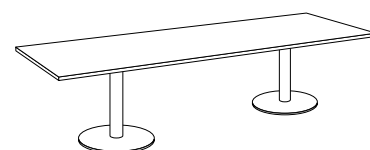

SIENNA CONFERENCE