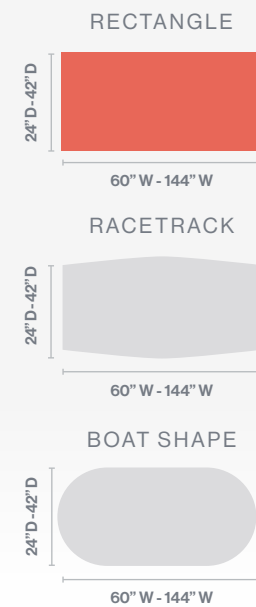

TOP SIZES & SHAPES

Sienna 2TL | Key Features

- Standard Height: 29"
- Bar Height: 42"
- 2" diameter dual columns
- Solid steel feet
- Leveling glides
- 144" tables feature 3 bases

OPTIONS

- Casters
- Grommets
- Power & Data
- Wire Management

TOP SIZES & SHAPES

SQUARE

54" W - 60" W

ROUND

54" W - 72" W

Sienna 4X | Key Features

Standard Height: 29"

Bar Height: 42"

Wire Management

SIENNA CONFERENCE RD | 29" H | COLOMBIAN WALNUT TOP | PISTACHIO BASES

SIENNA CONFERENCE RD | 29" H | COLOMBIAN WALNUT TOP | PISTACHIO BASES

SIENNA CONFERENCE SQ | 29" H | ASIAN NIGHT TOP | WHITE BASES

TOP SIZES & SHAPES

Sienna Conference | Key Features

Standard Height: 29"

Bar Height: 42"

3" diameter column

Laser-cut steel bases: Round or Square

Base leveling glides

OPTIONS