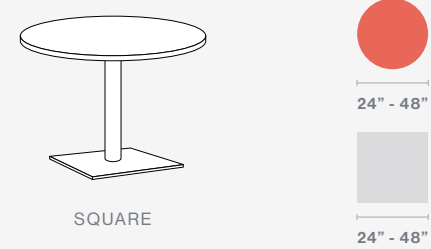

COFFEE	2.5
ESPRESSO	3
MACCHIATO	3
CAPPUCCINO	3.5
LATTE	4
MOCHA	5
HAND-POURED COFFEE	5
TEA	3.5

SIENNA SQUARE | 29" & 42" H | RIVER CHERRY TOPS | SILVER BASES

SIENNA ROUND | 29" WHITE TOP | METALLIC GOLD BASE

SIENNA | KENSINGTON MAPLE TOPS
42" H METALLIC GOLD X BASES | 29" H PISTACHIO SQUARE BASES

BASE OPTIONS & TOP SIZES

Sienna Hospitality

Sienna hospitality tables are a signature component of the Sienna family, renowned for their exceptional suitability in café, breakroom, and podium settings. With the availability of sitting, standing, and custom height modifications, these tables offer a remarkable versatility that caters to diverse requirements. By providing a reliable and practical solution for hospitality needs, these tables guarantee guests a warm and comfortable experience while withstanding the test of time.

Sienna Hospitality | Key Features

- Dining and Bar Heights: 29" | 42"
- Base types: Round, Square, X
- 3" Diameter Column
- Leveling glides
- 3/8" thick laser-cut solid steel base

OPTIONS

- Footring for 42" H
- Power & Data
- Wire Management