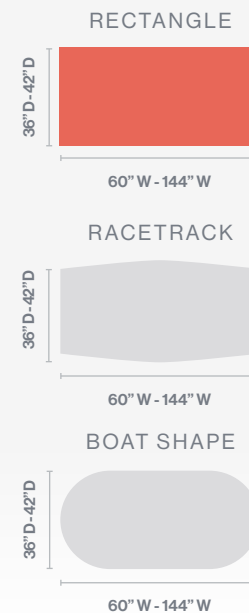

TOP-PLATE-SHAPE & COLUMN PLACEMENT

ROUND

TOP 16" D

PLATE 12" D

RECTANGULAR

SHORT SIDE ORIENTATION

TOP 15" X 20"

PLATE 11" X 20"

TOP SIZES & SHAPES

Sienna 2TL | Key Features

- Standard Height: 29"
- Bar Height: 42"
- 2" diameter dual columns
- Solid steel feet
- Leveling glides
- 144" tables feature 3 bases

OPTIONS

- Casters
- Grommets
- Power & Data
- Wire Management

TOP SIZES & SHAPES

SQUARE

54" W - 60" W

ROUND

54" W - 72" W

Sienna 4X | Key Features

Standard Height: 29"

Bar Height: 42"