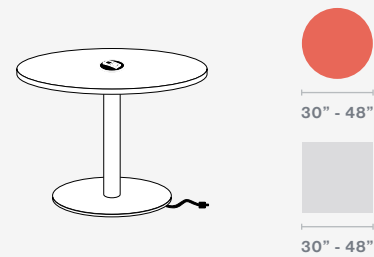

Sienna Hospitality | Key Features

- Dining and Bar Heights: 29" | 42"
- Base types: Round, Square, X
- 3" Diameter Column
- Leveling glides
- 3/8" thick laser-cut solid steel base

OPTIONS

- Footring for 42" H
- Power & Data
- Wire Management

SIENNA CP | 29" H | WHITE TOP | POWDER BLUE BASE

SIENNA CP | DESIGNER WHITE TOPS | POWDER BLUE BASES

BASE OPTIONS & TOP SIZES

NODE POWER UNIT | 1 ELECTRIC | 2 USB

Sienna Café Power

Sienna Café Power tables offer an authentic meeting solution for all types of gatherings, making it easy to charge devices and achieve productive interactions. Whether Sienna Café Power is in a café or lounge area, a wide range of sizes, shapes, color options, and dining or bar heights offer the flexibility to meet any project requirement.