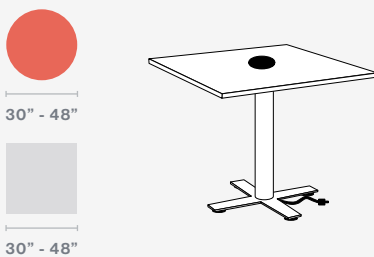

SIENNA | KENSINGTON MAPLE TOPS
42" H METALLIC GOLD X BASES | 29" H PISTACHIO SQUARE BASES

BASE OPTIONS & TOP SIZES

Sienna Hospitality

Sienna hospitality tables are a signature component of the Sienna family, renowned for their exceptional suitability in café, breakroom, and podium settings. With the availability of sitting, standing, and custom height modifications, these tables offer a remarkable versatility that caters to diverse requirements. By providing a reliable and practical solution for hospitality needs, these tables guarantee guests a warm and comfortable experience while withstanding the test of time.

Sienna Hospitality | Key Features

- Dining and Bar Heights: 29" | 42"
- Base types: Round, Square, X
- 3" Diameter Column
- Leveling glides
- 3/8" thick laser-cut solid steel base

OPTIONS

- Footring for 42" H
- Power & Data
- Wire Management

SIENNA CP | 29" H | WHITE TOP | POWDER BLUE BASE

SIENNA CP | DESIGNER WHITE TOPS | POWDER BLUE BASES

BASE OPTIONS & TOP SIZES

NODE POWER UNIT | 1 ELECTRIC | 2 USB

Sienna Café Power

Sienna Café Power tables offer an authentic meeting solution for all types of gatherings, making it easy to charge devices and achieve productive interactions. Whether Sienna Café Power is in a café or lounge area, a wide range of sizes, shapes, color options, and dining or bar heights offer the flexibility to meet any project requirement.