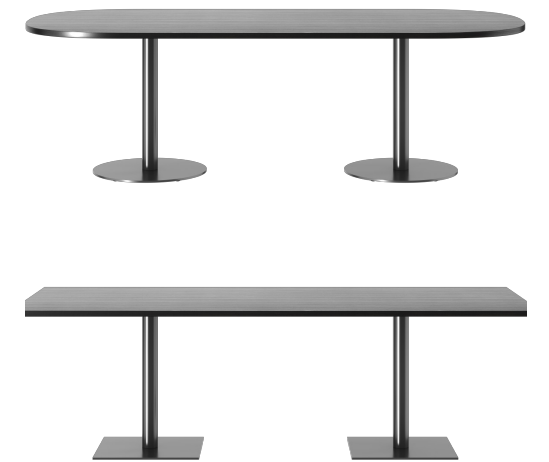

TOP SIZES & SHAPES

Sienna Conference | Key Features

Standard Height: 29"

Bar Height: 42"

3" diameter column

Laser-cut steel bases: Round or Square

Base leveling glides

OPTIONS

Grommets

Power & Data

Wire Management