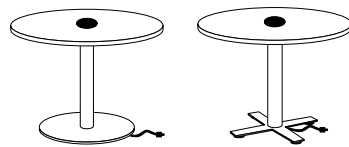

TOP SIZES

RECTANGLE

Sienna Rectangle | Key Features

Standard Height: 29"

Bar Height: 42"

3" diameter dual columns

Laser-cut steel rectangular base

Base leveling glides

OPTIONS

Grommets

Power & Data

Wire Management

SIENNA
TABLE COLLECTION

NEW! SIENNA LAPTOP

SIENNA HOSPITALITY

SIENNA CAFÉ POWER