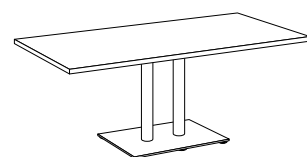

SIENNA TRAINING

SIENNA 2TL CONFERENCE

SIENNA 4X CONFERENCE

SIENNA CONFERENCE

SIENNA RECTANGLE

SIENNA HOSPITALITY RD | 42" AND 29" H | WHITE TOPS | BLACK BASES

OPTIONS | ACCESSORIES

TOP OPTIONS