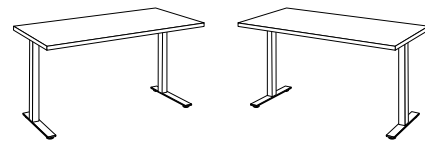

TOP SIZES

RECTANGLE

Sienna Rectangle | Key Features

Standard Height: 29"

Bar Height: 42"

3" diameter dual columns

Laser-cut steel rectangular base

Base leveling glides

OPTIONS

Grommets

Power & Data

Wire Management

SIENNA
TABLE COLLECTION

NEW! SIENNA LAPTOP

SIENNA HOSPITALITY

SIENNA CAFÉ POWER