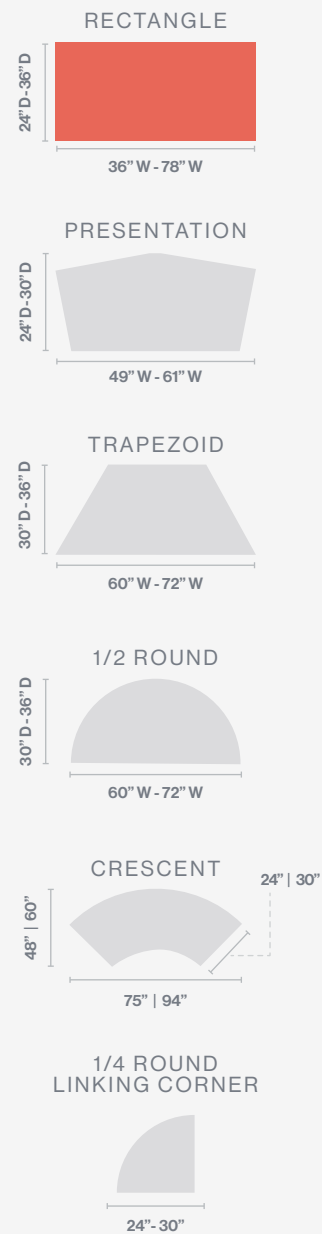

LINK FLIP & NEST

BUILDING TABLES | BUILDING COMMUNITY | REBUILDING LIVES

REARRANGE | RECONFIGURE | MOVE & STORE

Learn, Collaborate, and Reconfigure with Ease **LINK Flip & Nest Tables**

The innovative LINK Flip & Nest system is a remarkable solution for collaborative environments, surpassing all expectations. Its meticulously crafted design fosters a conducive learning atmosphere. It encourages collaborative endeavors through its versatile configurations, ingenious table connectors, and an assortment of top shapes that cater to every need.

As a testament to its ingenuity, the flip and nest feature effortlessly transforms the space, enabling the storage of tables, liberating valuable room for engaging activities, and ensuring smooth transitions between learning activities. LINK's unparalleled functionality, remarkable flexibility, and exceptional space-saving capabilities effortlessly adapt to diverse teaching styles and accommodate groups of any size, solidifying its status as an absolute game-changer in collaborative furnishings.

LINK promotes seamless transitions between learning activities, from individual to group seating, to nesting tables when not in use

TOP SHAPES & SIZES

LINK FLIP & NEST | C-4 CONFIGURATION | KENSINGTON MAPLE TOPS | METALLIC SILVER BASES

LINK Flip & Nest | Key Features

- Cast aluminum feet
- Single-point release accessible along the entire length of the table
- 9-1/3" nesting between each table
- 4 ganging clips for easy table connection side to side or back to back
- Two locking casters
- Quarter round top is a linking corner supported by flush mount plates on both sides
- Metallic Silver base