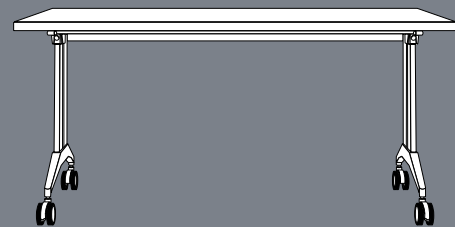

LINK Flip & Nest | Key Features

- Cast aluminum feet
- Single-point release accessible along the entire length of the table
- 9-1/3" nesting between each table
- 4 ganging clips for easy table connection side to side or back to back
- Two locking casters
- Quarter round top is a linking corner supported by flush mount plates on both sides
- Metallic Silver base

OPTIONS

- Inset base for tops 60" and 72" wide
- Modesty Panels
- Grommets
- Power & Data
- Wire Management

TIGHT NESTING

Tight nesting allows for space saving storage when tables are not in use.

STANDARD & INSET BASE

Tight nesting allows for space saving storage when tables are not being used.

LINK FLIP & NEXT | H2 CONFIGURATION

Reconfigure with Ease

LINK Flip & Nest tables are available in various top shapes and can be arranged for group seating. Starting with rectangular tables can create group seating, and introducing dynamic shapes like presentation, half circle, or crescent will increase the set-up possibilities.