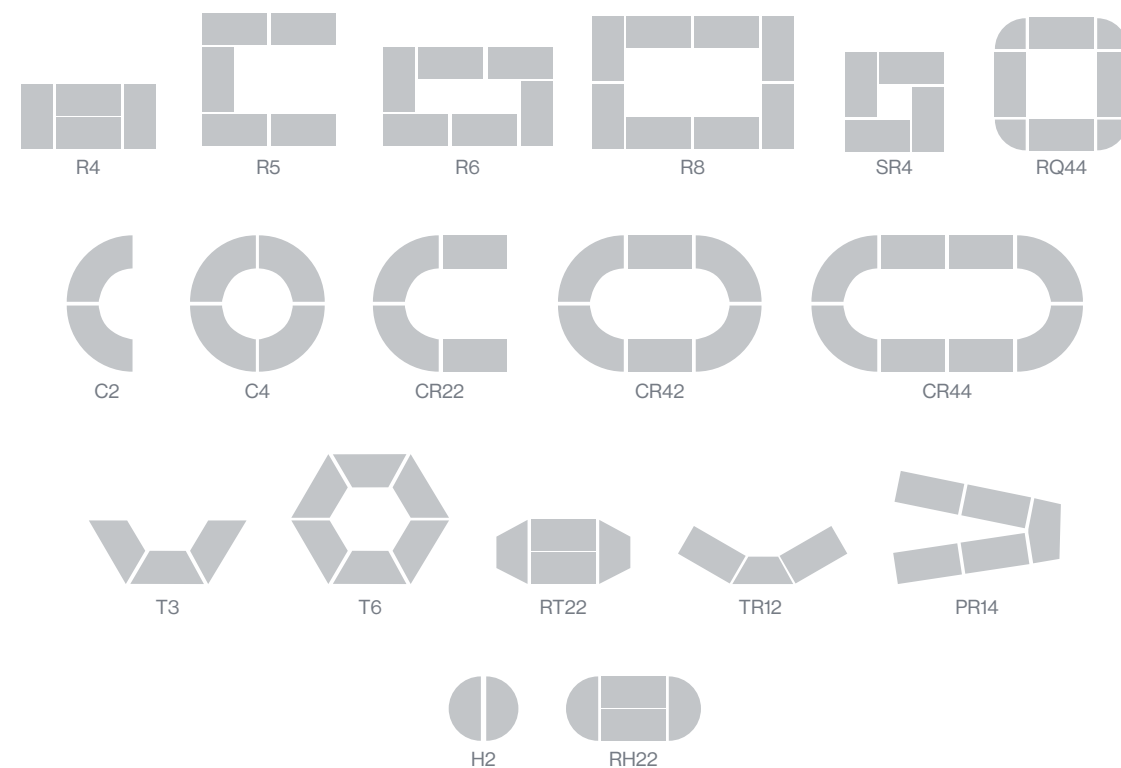

COLLABORATION | FLEXIBILITY | DYNAMIC SPACES