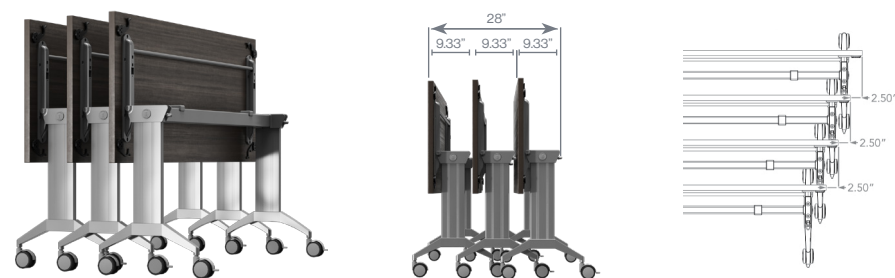

LINK promotes seamless transitions between learning activities, from individual to group seating, to nesting tables when not in use

TOP SHAPES & SIZES

LINK FLIP & NEST | C-4 CONFIGURATION | KENSINGTON MAPLE TOPS | METALLIC SILVER BASES

LINK Flip & Nest | Key Features

- Cast aluminum feet
- Single-point release accessible along the entire length of the table
- 9-1/3" nesting between each table
- 4 ganging clips for easy table connection side to side or back to back
- Two locking casters
- Quarter round top is a linking corner supported by flush mount plates on both sides
- Metallic Silver base

OPTIONS

- Inset base for tops 60" and 72" wide
- Modesty Panels
- Grommets
- Power & Data
- Wire Management

TIGHT NESTING

Tight nesting allows for space saving storage when tables are not in use.

STANDARD & INSET BASE

Tight nesting allows for space saving storage when tables are not being used.

LINK FLIP & NEXT | H2 CONFIGURATION

Reconfigure with Ease

LINK Flip & Nest tables are available in various top shapes and can be arranged for group seating. Starting with rectangular tables can create group seating, and introducing dynamic shapes like presentation, half circle, or crescent will increase the set-up possibilities.