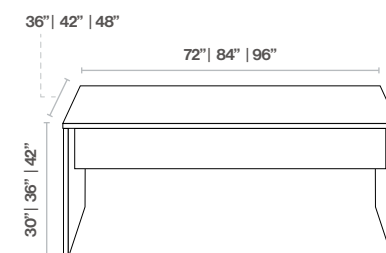

PLURAL SIZES