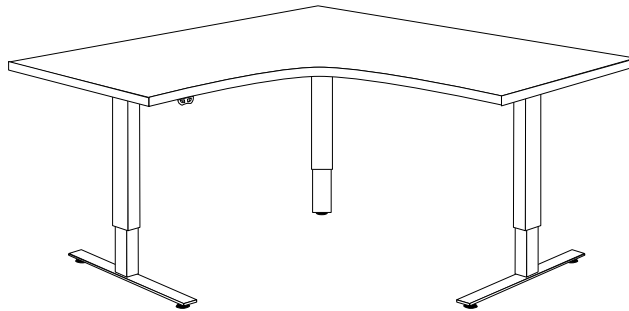

Equal Corner | 3-Legs | Two Stage

[CONFIGURE & PRICE](#)