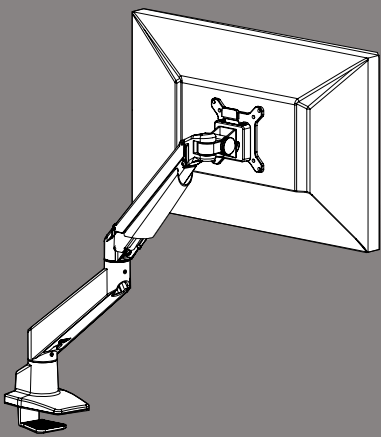

ADJUSTABLE MONITOR ARMS