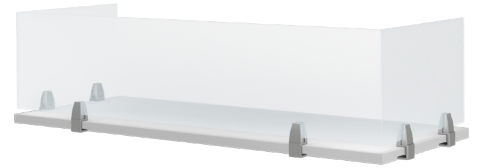

SAFE-T SCREENS & BARRIERS
Frosted Acrylic Screens

Screens for Cubicle Panels with U-Brackets

HARDWARE	MODEL NUMBER		DESCRIPTION	DIMENSIONS H X L X W	LIST PRICE
	SIDE SCREENS	AP1424-PS-U-BR	Frosted Acrylic Screen with U-Bracket Attachment for 1.875" - 2.75" Wide Panels	14" x 24" x 0.25"	419
		AP1430-PS-U-BR		14" x 30" x 0.25"	419
	FRONT SCREENS	AP1448-PS-U-BR		14" x 48" x 0.25"	612
		AP1460-PS-U-BR		14" x 60" x 0.25"	678
		AP1472-PS-U-BR		14" x 72" x 0.25"	745
	SIDE SCREENS	AP2424-PS-U-BR		24" x 24" x 0.25"	487
		AP2430-PS-U-BR		24" x 30" x 0.25"	549
	FRONT SCREENS	AP2448-PS-U-BR		24" x 48" x 0.25"	740
		AP2460-PS-U-BR		24" x 60" x 0.25"	864
		AP2472-PS-U-BR		24" x 72" x 0.25"	988
	SIDE SCREENS	AP3024-PS-U-BR		30" x 24" x 0.25"	844
		AP3030-PS-U-BR		30" x 30" x 0.25"	959
	FRONT SCREENS	AP3036-PS-U-BR		30" x 36" x 0.25"	1,106
		AP3042-PS-U-BR		30" x 42" x 0.25"	1,222
		AP3048-PS-U-BR		30" x 48" x 0.25"	1,339
		AP3060-PS-U-BR		30" x 60" x 0.25"	1,601
AP3072-PS-U-BR		30" x 72" x 0.25"	1,834		
Other Options	U-BR-XL		Up-charge for Extra Large U-Brackets for 2.75" - 4.75" Wide Panels		242
	TOP ALIGNMENT BRACKETS				
	PLEX-BR-AL-S		180° Aluminum Screen Bracket		4
	PLEX-BR-AL-L		90° "L" Aluminum Screen Bracket		6
	PLEX-BR-AL-T		"T" Aluminum Screen Bracket		7
	PLEX-BR-AL-X		"X" Aluminum Screen Bracket		9

Note: Top Alignment Brackets maintain alignment and add stability to Clear Plexiglas, Frosted Acrylic, and Polycarbonate screens. Brackets feature 2-way, 3-way, or 4-way connections and are paired based on project requirements.