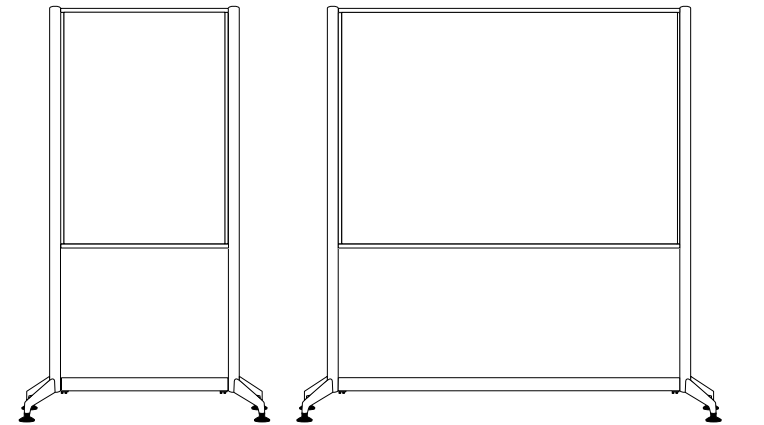

WHITEBOARDS