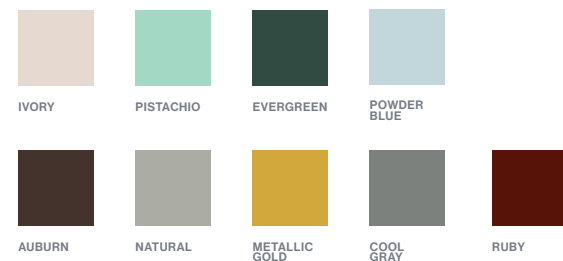

SOFT-SQUARE & SQUARE ■ 60" x 60"

OCCASIONAL

- ROUND**
- 20" ■ 30" ■ 36" ■ 42"

- SOFT-SQUARE & SQUARE**
- 20" x 20" ■ 24" x 24" ■ 42" x 42"

- OVAL** ■ 30" x 60" ■ 36" x 72"

ZIA OCCASIONAL CUSTOM RED TOP & RUBY BASE

OPTIONS | ACCESSORIES

TOP OPTIONS

BEST VALUE

Limited colors, shapes, and sizes

OPTIONS+

Standard and Premium Top Selection

BASE FINISHES

OPTIONS+

Wide variety of custom colors

DESIGNER COLORS

ACCESSORIES

- MODESTY PANELS
- PRIVACY SCREENS
- GROMMETS
- POWER & DATA
- WIRE MANAGEMENT
- FLEKSSIT-KIT TABLE CONNECTORS

TABLES

HOSPITALITY

TRAINING

CONFERENCE